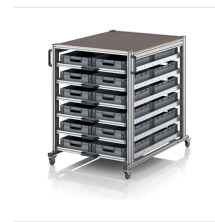

Systemwagen 130 x 106,2 x 134,6 cm - Auer EG SW 134 1208 6412

Item no. EG SW 134 1208 6412 **Manufacturer** Auer
Manufacturer no. EG SW 134 1208 6412

Mobile aluminium-profile system trolley that keeps containers and rack boxes arranged and rollable. Smooth-running lockable casters bring order on the move to the workplace.

TECHNICAL DATA

Article authenticity	Original product
Condition of article	New
Country of Manufacture	Germany
Hinweis	Stück auf Palette -
Weight	0.1 kg
Zolltarifnummer	87168000

STANDARDS & COMPLIANCE

ESD safe

DESCRIPTION

Mobile aluminium-profile system trolley that keeps containers and rack boxes arranged and rollable.

- Smooth-running lockable casters bring order on the move to the workplace.
- Pull-out versions give a full overview and easy access.
- A stable aluminium construction carries high loads at low weight.
- The ESD version dissipates electrostatic charges through all parts including the wheels.

Used in assembly, order picking, workshops and electronics manufacturing for mobile parts supply.

Aluminium-profile construction, manufactured in Germany.

Technical data

Outer dimensions L x W x H 130 x 106.2 x 134.6 cm
Equipment 6x tray, 24x EG 64/12