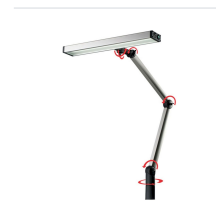

UNILED II Gelenkarmleuchte dimmbar, Breite 548 mm, 5700K 18,5W 100-240V - LED2WORK 120710-02

Item no. L2W-120710-02 **Manufacturer** LED2WORK

Manufacturer no. 120710-02

UNILED II articulated-arm LED light, luminaire width 548 mm, with far-reaching 2x 400 mm aluminium spring arms for ergonomic positioning. 3404 lm at ~18,5 W in 5700K, Ra >90, IP40 with internal dimming and memory function. Incl. 100-240V power supply and table clamp.

TECHNICAL DATA

Article authenticity	Original product
Condition of article	New
Country of Manufacture	Germany
ESD-Ausführung	TEC
Weight	3.65 kg
Zolltarifnummer	94054239

STANDARDS & COMPLIANCE

ESD safe **DIN EN 62471**

DESCRIPTION

The UNILED II articulated-arm LED light brings 3404 lm of homogeneous, shadow-free and glare-free area lighting exactly where it is needed at the workstation, via high-grade aluminium spring arms and 3D joints. Luminaire width 548 mm with internal dimming and memory function.

Your benefits

- Far-reaching 2x 400 mm aluminium spring arms for ergonomic, precise positioning.
- 3404 lm at ~18,5 W, about 184 lm/W luminous efficacy in 5700 K daylight white.
- Very good Ra >90 colour rendering for true-to-life colour recognition.
- Homogeneous, shadow-free and glare-free illumination thanks to opal-white glare control.
- Supplied including 100-240V AC power supply and table clamp.
- Wide luminaire head with long reach and internal dimming with memory function.