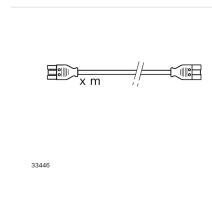

Verbindungskabel GST Mini 2 m - Bosch Rexroth 3842563249

Item no. BRR-3842563249 **Manufacturer** Bosch Rexroth**Manufacturer no.** 3842563249

Connection cable for linking the DIM box power supply to Basic system lamps, or for daisy-chaining two Basic lamps. Length 2 m, GST Mini connector, suitable for EU and USA/CAN supply voltage.

TECHNICAL DATA

Article authenticity	Original product
Condition of article	New
Country of Manufacture	Germany
Length	2 m
Weight	0.18 kg
Zolltarifnummer	85444290

DESCRIPTION

The 2 m GST Mini connection cable links the DIM box power supply to an SL 24 basic or SL 12 basic system lamp, or connects two Basic lamps in series. The GST Mini plug-and-socket system allows fast, tool-free connection at any point along the Rexroth profile.

- 2 m length covers standard span between profile-mounted components at assembly workstations
- GST Mini connector for secure, releasable tool-free connection
- Compatible with SL 24 basic, SL 12 basic lamps and the DIM box power supply
- Country version EU and USA/CAN

Technical data

Specification	Value
Length	2 m
Connector type	GST Mini
Country version	EU, USA/CAN
Weight	0.18 kg