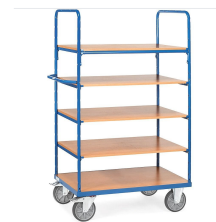

Etagenwagen 600 kg 1000 x 700 mm - Fetra 8342

Item no.	FE-8342	Manufacturer	Fetra
Manufacturer no.	8342	EAN	4017976083421

Sturdy 5-shelf transport trolley with 600 kg total capacity and 90 kg per shelf, ideal for order picking and workshop transport. The 1000 x 700 mm shelves offer generous space, and 200 mm wheels with TPE tyres roll smoothly and quietly.

TECHNICAL DATA

Article authenticity	Original product
Condition of article	New
Country of Manufacture	Germany
ESD-Ausführung	TEC
Warranty	10 years
Weight	83 kg
Zolltarifnummer	87168000

WARRANTY

10 years
WEIGHT
83 kg

STANDARDS & COMPLIANCE

ESD safe

DESCRIPTION

The Fetra shelf trolley 8342 brings order and speed to in-plant transport. Across 5 levels with 600 kg total and 90 kg per shelf, you separate orders, parts and tools cleanly and move them to their destination in a single trip.

Key benefits

- 600 kg total load capacity, up to 90 kg per shelf - built for continuous duty in production and logistics.
- 5 load levels with shelf heights of 269, 569, 869, 1169, 1469 mm keep parts and orders clearly separated on a single trolley.
- 1000 x 700 mm load area for boxes, containers and bulky cargo.
- 200 mm wheels with TPE tyres, two of them swivel castors, run quietly and leave no marks on