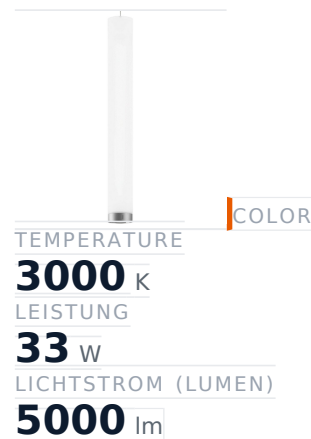

Glamox A20-P166 Dekorationsleuchte, 4781 lm, 3000 K, schaltbar

Item no.	GL-A20631230	Manufacturer	Glamox
Manufacturer no.	A20631230	EAN	4741145294379

Glamox A20-P166 decorative luminaire - 4781 lm, 3000 K, switchable.

TECHNICAL DATA

Article authenticity	Original product
Color Temperature	3000K
Condition of article	New
Country of Manufacture	Germany
ESD-Ausführung	TEC
Leistung	33 W
Lichtstrom (Lumen)	5000 lm
Serie	A20-P166
Steuerung / Betriebsgerät	Schaltbar (HF)
Weight	5.48 kg

STANDARDS & COMPLIANCE

ESD safe

DESCRIPTION

The **Glamox A20-P166** is a professional decorative luminaire delivering 4781 lm at 3000 K.

- **Luminous flux:** 4781 lm
- **Power:** 33 W
- **Colour temperature:** 3000 K
- **Colour rendering:** Ra80
- **Control gear:** switchable
- **Service life:** 70 000 h
- **Shape:** Rund

- **Material:** Aluminium
- **Brand:** Glamox

High-quality Glamox LED lighting for durable, energy-efficient operation.