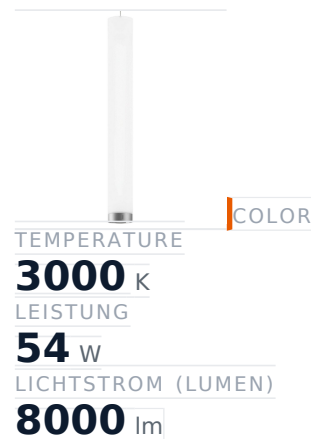

Glamox A20-P166 Dekorationsleuchte, 7876 lm, 3000 K, DALI-dimmbar

Item no.	GL-A20633530	Manufacturer	Glamox
Manufacturer no.	A20633530	EAN	4741145294430

Glamox A20-P166 decorative luminaire - 7876 lm, 3000 K, DALI dimmable.

TECHNICAL DATA

Article authenticity	Original product
Color Temperature	3000K
Condition of article	New
Country of Manufacture	Germany
ESD-Ausführung	TEC
Leistung	54 W
Lichtstrom (Lumen)	8000 lm
Serie	A20-P166
Steuerung / Betriebsgerät	DALI dimmbar
Weight	5.56 kg

STANDARDS & COMPLIANCE

ESD safe

DESCRIPTION

The **Glamox A20-P166** is a professional decorative luminaire delivering 7876 lm at 3000 K.

- **Luminous flux:** 7876 lm
- **Power:** 54 W
- **Colour temperature:** 3000 K
- **Colour rendering:** Ra80
- **Control gear:** DALI dimmable
- **Service life:** 70 000 h
- **Shape:** Rund

- **Material:** Aluminium
- **Brand:** Glamox

High-quality Glamox LED lighting for durable, energy-efficient operation.