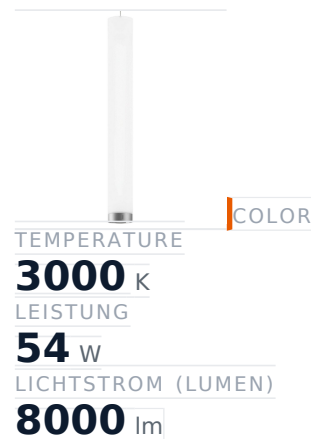

Glamox A20-P166 Dekorationsleuchte, 7876 lm, 3000 K, schaltbar

Item no.	GL-A20633230	Manufacturer	Glamox
Manufacturer no.	A20633230	EAN	4741145294416

Glamox A20-P166 decorative luminaire - 7876 lm, 3000 K, switchable.

TECHNICAL DATA

Article authenticity	Original product
Color Temperature	3000K
Condition of article	New
Country of Manufacture	Germany
ESD-Ausführung	TEC
Leistung	54 W
Lichtstrom (Lumen)	8000 lm
Serie	A20-P166
Steuerung / Betriebsgerät	Schaltbar (HF)
Weight	5.46 kg

STANDARDS & COMPLIANCE

ESD safe

DESCRIPTION

The **Glamox A20-P166** is a professional decorative luminaire delivering 7876 lm at 3000 K.

- **Luminous flux:** 7876 lm
- **Power:** 54 W
- **Colour temperature:** 3000 K
- **Colour rendering:** Ra80
- **Control gear:** switchable
- **Service life:** 70 000 h
- **Shape:** Rund

- **Material:** Aluminium
- **Brand:** Glamox

High-quality Glamox LED lighting for durable, energy-efficient operation.