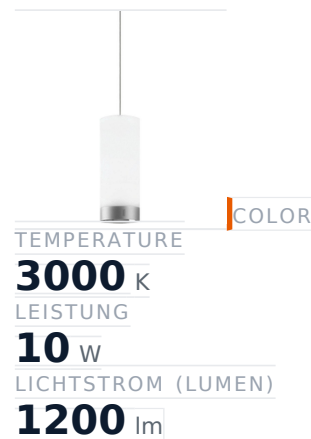

Glamox A20-P166 Dekorationsleuchte, 1178 lm, 3000 K, schaltbar

Item no.	GL-A20601230	Manufacturer	Glamox
Manufacturer no.	A20601230	EAN	4741145294133

Glamox A20-P166 decorative luminaire - 1178 lm, 3000 K, switchable.

TECHNICAL DATA

Article authenticity	Original product
Color Temperature	3000K
Condition of article	New
Country of Manufacture	Germany
ESD-Ausführung	TEC
Leistung	10 W
Lichtstrom (Lumen)	1200 lm
Serie	A20-P166
Steuerung / Betriebsgerät	Schaltbar (HF)
Weight	2.28 kg

STANDARDS & COMPLIANCE

ESD safe

DESCRIPTION

The **Glamox A20-P166** is a professional decorative luminaire delivering 1178 lm at 3000 K.

- **Luminous flux:** 1178 lm
- **Power:** 9 W
- **Colour temperature:** 3000 K
- **Colour rendering:** Ra80
- **Control gear:** switchable
- **Service life:** 70 000 h
- **Shape:** Rund

- **Material:** Aluminium
- **Brand:** Glamox

High-quality Glamox LED lighting for durable, energy-efficient operation.