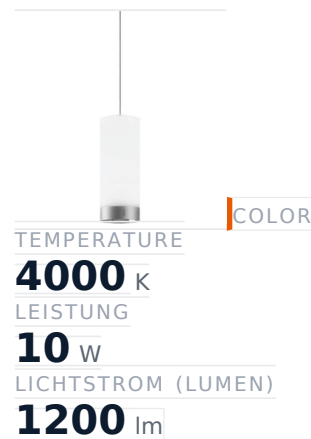

Glamox A20-P166 Dekorationsleuchte, 1240 lm, 4000 K, schaltbar

Item no.	GL-A20601240	Manufacturer	Glamox
Manufacturer no.	A20601240	EAN	4741145294140

Glamox A20-P166 decorative luminaire - 1240 lm, 4000 K, switchable.

TECHNICAL DATA

Article authenticity	Original product
Color Temperature	4000K
Condition of article	New
Country of Manufacture	Germany
ESD-Ausführung	TEC
Leistung	10 W
Lichtstrom (Lumen)	1200 lm
Serie	A20-P166
Steuerung / Betriebsgerät	Schaltbar (HF)
Weight	2.5 kg

STANDARDS & COMPLIANCE

ESD safe

DESCRIPTION

The **Glamox A20-P166** is a professional decorative luminaire delivering 1240 lm at 4000 K.

- **Luminous flux:** 1240 lm
- **Power:** 9 W
- **Colour temperature:** 4000 K
- **Colour rendering:** Ra80
- **Control gear:** switchable
- **Service life:** 70 000 h
- **Shape:** Rund

- **Material:** Aluminium
- **Brand:** Glamox

High-quality Glamox LED lighting for durable, energy-efficient operation.