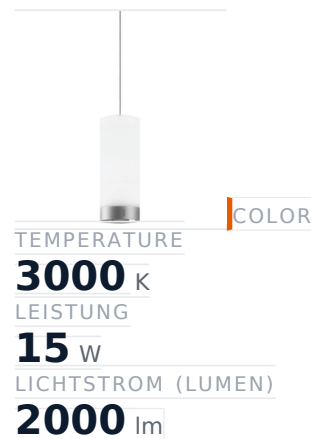

Glamox A20-P166 Dekorationsleuchte, 1970 lm, 3000 K, DALI-dimmbar

Item no.	GL-A20603530	Manufacturer	Glamox
Manufacturer no.	A20603530	EAN	4741145294195

Glamox A20-P166 decorative luminaire - 1970 lm, 3000 K, DALI dimmable.

TECHNICAL DATA

Article authenticity	Original product
Color Temperature	3000K
Condition of article	New
Country of Manufacture	Germany
ESD-Ausführung	TEC
Leistung	15 W
Lichtstrom (Lumen)	2000 lm
Serie	A20-P166
Steuerung / Betriebsgerät	DALI dimmbar
Weight	2.54 kg

STANDARDS & COMPLIANCE

ESD safe

DESCRIPTION

The **Glamox A20-P166** is a professional decorative luminaire delivering 1970 lm at 3000 K.

- **Luminous flux:** 1970 lm
- **Power:** 15 W
- **Colour temperature:** 3000 K
- **Colour rendering:** Ra80
- **Control gear:** DALI dimmable
- **Service life:** 70 000 h
- **Shape:** Rund

- **Material:** Aluminium
- **Brand:** Glamox

High-quality Glamox LED lighting for durable, energy-efficient operation.