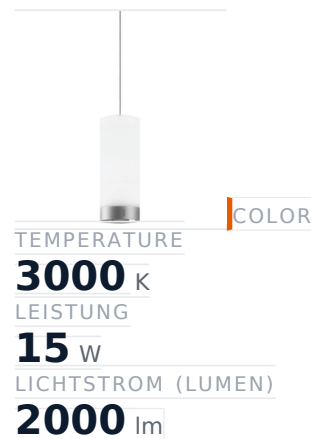

Glamox A20-P166 Dekorationsleuchte, 1970 lm, 3000 K, schaltbar

Item no.	GL-A20603230	Manufacturer	Glamox
Manufacturer no.	A20603230	EAN	4741145294171

Glamox A20-P166 decorative luminaire - 1970 lm, 3000 K, switchable.

TECHNICAL DATA

Article authenticity	Original product
Color Temperature	3000K
Condition of article	New
Country of Manufacture	Germany
ESD-Ausführung	TEC
Leistung	15 W
Lichtstrom (Lumen)	2000 lm
Serie	A20-P166
Steuerung / Betriebsgerät	Schaltbar (HF)
Weight	2.52 kg

STANDARDS & COMPLIANCE

ESD safe

DESCRIPTION

The **Glamox A20-P166** is a professional decorative luminaire delivering 1970 lm at 3000 K.

- **Luminous flux:** 1970 lm
- **Power:** 15 W
- **Colour temperature:** 3000 K
- **Colour rendering:** Ra80
- **Control gear:** switchable
- **Service life:** 70 000 h
- **Shape:** Rund

- **Material:** Aluminium
- **Brand:** Glamox

High-quality Glamox LED lighting for durable, energy-efficient operation.