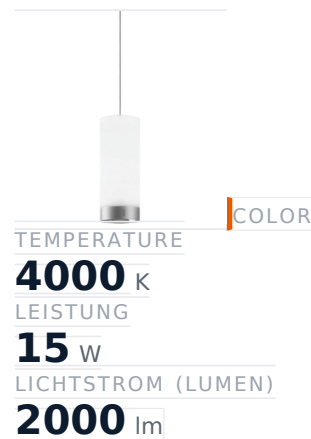

Glamox A20-P166 Dekorationsleuchte, 2075 lm, 4000 K, schaltbar

Item no.	GL-A20603240	Manufacturer	Glamox
Manufacturer no.	A20603240	EAN	4741145294188

Glamox A20-P166 decorative luminaire - 2075 lm, 4000 K, switchable.

TECHNICAL DATA

Article authenticity	Original product
Color Temperature	4000K
Condition of article	New
Country of Manufacture	Germany
ESD-Ausführung	TEC
Leistung	15 W
Lichtstrom (Lumen)	2000 lm
Serie	A20-P166
Steuerung / Betriebsgerät	Schaltbar (HF)
Weight	2.54 kg

STANDARDS & COMPLIANCE

ESD safe

DESCRIPTION

The **Glamox A20-P166** is a professional decorative luminaire delivering 2075 lm at 4000 K.

- **Luminous flux:** 2075 lm
- **Power:** 15 W
- **Colour temperature:** 4000 K
- **Colour rendering:** Ra80
- **Control gear:** switchable
- **Service life:** 70 000 h
- **Shape:** Rund

- **Material:** Aluminium
- **Brand:** Glamox

High-quality Glamox LED lighting for durable, energy-efficient operation.