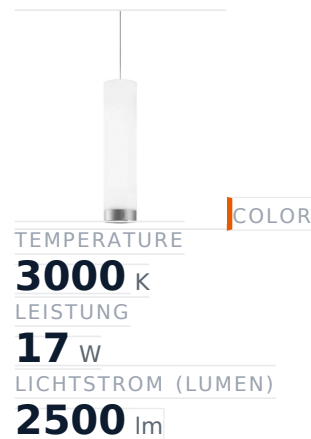

Glamox A20-P166 Dekorationsleuchte, 2391 lm, 3000 K, DALI-dimmbar

Item no.	GL-A20611530	Manufacturer	Glamox
Manufacturer no.	A20611530	EAN	4741145294232

Glamox A20-P166 decorative luminaire - 2391 lm, 3000 K, DALI dimmable.

TECHNICAL DATA

Article authenticity	Original product
Color Temperature	3000K
Condition of article	New
Country of Manufacture	Germany
ESD-Ausführung	TEC
Leistung	17 W
Lichtstrom (Lumen)	2500 lm
Serie	A20-P166
Steuerung / Betriebsgerät	DALI dimmbar
Weight	3.38 kg

STANDARDS & COMPLIANCE

ESD safe

DESCRIPTION

The **Glamox A20-P166** is a professional decorative luminaire delivering 2391 lm at 3000 K.

- **Luminous flux:** 2391 lm
- **Power:** 17 W
- **Colour temperature:** 3000 K
- **Colour rendering:** Ra80
- **Control gear:** DALI dimmable
- **Service life:** 70 000 h
- **Shape:** Rund

- **Material:** Aluminium
- **Brand:** Glamox

High-quality Glamox LED lighting for durable, energy-efficient operation.