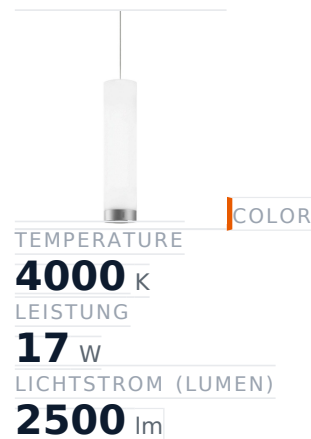

Glamox A20-P166 Dekorationsleuchte, 2519 lm, 4000 K, schaltbar

Item no.	GL-A20611240	Manufacturer	Glamox
Manufacturer no.	A20611240	EAN	4741145294225

Glamox A20-P166 decorative luminaire - 2519 lm, 4000 K, switchable.

TECHNICAL DATA

Article authenticity	Original product
Color Temperature	4000K
Condition of article	New
Country of Manufacture	Germany
ESD-Ausführung	TEC
Leistung	17 W
Lichtstrom (Lumen)	2500 lm
Serie	A20-P166
Steuerung / Betriebsgerät	Schaltbar (HF)
Weight	3.52 kg

STANDARDS & COMPLIANCE

ESD safe

DESCRIPTION

The **Glamox A20-P166** is a professional decorative luminaire delivering 2519 lm at 4000 K.

- **Luminous flux:** 2519 lm
- **Power:** 17 W
- **Colour temperature:** 4000 K
- **Colour rendering:** Ra80
- **Control gear:** switchable
- **Service life:** 70 000 h
- **Shape:** Rund

- **Material:** Aluminium
- **Brand:** Glamox

High-quality Glamox LED lighting for durable, energy-efficient operation.