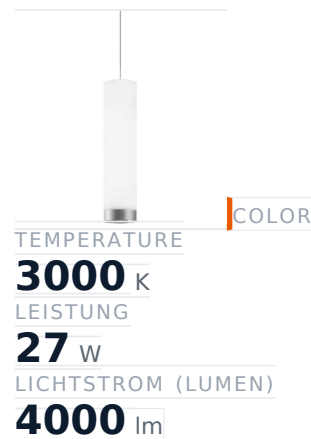

Glamox A20-P166 Dekorationsleuchte, 3938 lm, 3000 K, DALI-dimmbar

Item no.	GL-A20613530	Manufacturer	Glamox
Manufacturer no.	A20613530	EAN	4741145294270

Glamox A20-P166 decorative luminaire – 3938 lm, 3000 K, DALI dimmable.

TECHNICAL DATA

Article authenticity	Original product
Color Temperature	3000K
Condition of article	New
Country of Manufacture	Germany
ESD-Ausführung	TEC
Leistung	27 W
Lichtstrom (Lumen)	4000 lm
Serie	A20-P166
Steuerung / Betriebsgerät	DALI dimmbar
Weight	3.6 kg

STANDARDS & COMPLIANCE

ESD safe

DESCRIPTION

The **Glamox A20-P166** is a professional decorative luminaire delivering 3938 lm at 3000 K.

- **Luminous flux:** 3938 lm
- **Power:** 27 W
- **Colour temperature:** 3000 K
- **Colour rendering:** Ra80
- **Control gear:** DALI dimmable
- **Service life:** 70 000 h
- **Shape:** Rund

- **Material:** Aluminium
- **Brand:** Glamox

High-quality Glamox LED lighting for durable, energy-efficient operation.