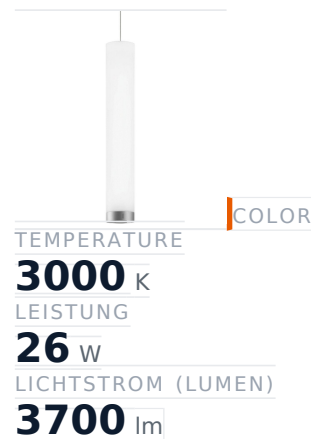

Glamox A20-P166 Dekorationsleuchte, 3718 lm, 3000 K, DALI-dimmbar

Item no.	GL-A20621530	Manufacturer	Glamox
Manufacturer no.	A20621530	EAN	4741145294317

Glamox A20-P166 decorative luminaire – 3718 lm, 3000 K, DALI dimmable.

TECHNICAL DATA

Article authenticity	Original product
Color Temperature	3000K
Condition of article	New
Country of Manufacture	Germany
ESD-Ausführung	TEC
Leistung	26 W
Lichtstrom (Lumen)	3700 lm
Serie	A20-P166
Steuerung / Betriebsgerät	DALI dimmbar
Weight	4.44 kg

STANDARDS & COMPLIANCE

ESD safe

DESCRIPTION

The **Glamox A20-P166** is a professional decorative luminaire delivering 3718 lm at 3000 K.

- **Luminous flux:** 3718 lm
- **Power:** 26 W
- **Colour temperature:** 3000 K
- **Colour rendering:** Ra80
- **Control gear:** DALI dimmable
- **Service life:** 70 000 h
- **Shape:** Rund

- **Material:** Aluminium
- **Brand:** Glamox

High-quality Glamox LED lighting for durable, energy-efficient operation.