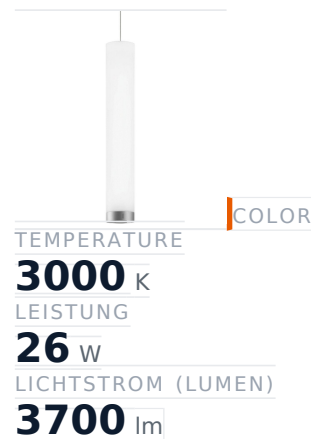

Glamox A20-P166 Dekorationsleuchte, 3718 lm, 3000 K, schaltbar

Item no.	GL-A20621230	Manufacturer	Glamox
Manufacturer no.	A20621230	EAN	4741145294294

Glamox A20-P166 decorative luminaire - 3718 lm, 3000 K, switchable.

TECHNICAL DATA

Article authenticity	Original product
Color Temperature	3000K
Condition of article	New
Country of Manufacture	Germany
ESD-Ausführung	TEC
Leistung	26 W
Lichtstrom (Lumen)	3700 lm
Serie	A20-P166
Steuerung / Betriebsgerät	Schaltbar (HF)
Weight	3.94 kg

STANDARDS & COMPLIANCE

ESD safe

DESCRIPTION

The **Glamox A20-P166** is a professional decorative luminaire delivering 3718 lm at 3000 K.

- **Luminous flux:** 3718 lm
- **Power:** 26 W
- **Colour temperature:** 3000 K
- **Colour rendering:** Ra80
- **Control gear:** switchable
- **Service life:** 70 000 h
- **Shape:** Rund

- **Material:** Aluminium
- **Brand:** Glamox

High-quality Glamox LED lighting for durable, energy-efficient operation.