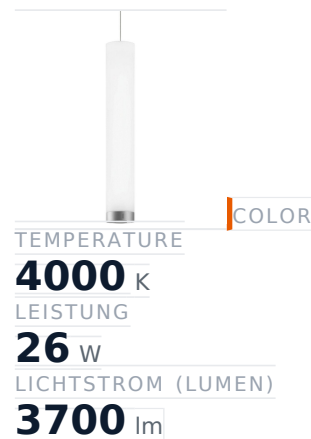

Glamox A20-P166 Dekorationsleuchte, 3917 lm, 4000 K, schaltbar

Item no.	GL-A20621240	Manufacturer	Glamox
Manufacturer no.	A20621240	EAN	4741145294300

Glamox A20-P166 decorative luminaire - 3917 lm, 4000 K, switchable.

TECHNICAL DATA

Article authenticity	Original product
Color Temperature	4000K
Condition of article	New
Country of Manufacture	Germany
ESD-Ausführung	TEC
Leistung	26 W
Lichtstrom (Lumen)	3700 lm
Serie	A20-P166
Steuerung / Betriebsgerät	Schaltbar (HF)
Weight	4.4 kg

STANDARDS & COMPLIANCE

ESD safe

DESCRIPTION

The **Glamox A20-P166** is a professional decorative luminaire delivering 3917 lm at 4000 K.

- **Luminous flux:** 3917 lm
- **Power:** 26 W
- **Colour temperature:** 4000 K
- **Colour rendering:** Ra80
- **Control gear:** switchable
- **Service life:** 70 000 h
- **Shape:** Rund

- **Material:** Aluminium
- **Brand:** Glamox

High-quality Glamox LED lighting for durable, energy-efficient operation.