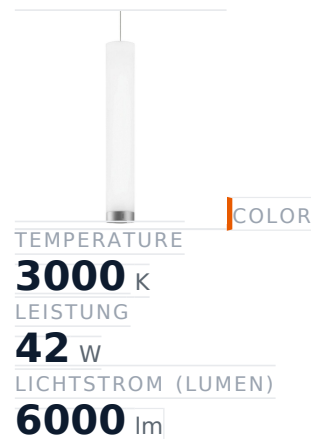

Glamox A20-P166 Dekorationsleuchte, 6033 lm, 3000 K, DALI-dimmbar

Item no.	GL-A20623530	Manufacturer	Glamox
Manufacturer no.	A20623530	EAN	4741145294355

Glamox A20-P166 decorative luminaire – 6033 lm, 3000 K, DALI dimmable.

TECHNICAL DATA

Article authenticity	Original product
Color Temperature	3000K
Condition of article	New
Country of Manufacture	Germany
ESD-Ausführung	TEC
Leistung	42 W
Lichtstrom (Lumen)	6000 lm
Serie	A20-P166
Steuerung / Betriebsgerät	DALI dimmbar
Weight	4.42 kg

STANDARDS & COMPLIANCE

ESD safe

DESCRIPTION

The **Glamox A20-P166** is a professional decorative luminaire delivering 6033 lm at 3000 K.

- **Luminous flux:** 6033 lm
- **Power:** 42 W
- **Colour temperature:** 3000 K
- **Colour rendering:** Ra80
- **Control gear:** DALI dimmable
- **Service life:** 70 000 h
- **Shape:** Rund

- **Material:** Aluminium
- **Brand:** Glamox

High-quality Glamox LED lighting for durable, energy-efficient operation.