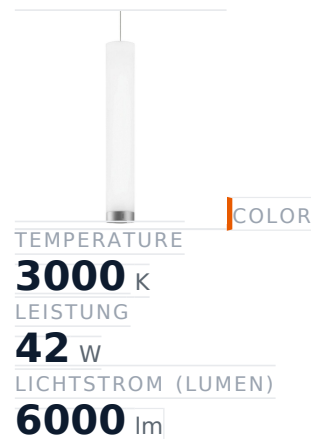

Glamox A20-P166 Dekorationsleuchte, 6033 lm, 3000 K, schaltbar

Item no.	GL-A20623230	Manufacturer	Glamox
Manufacturer no.	A20623230	EAN	4741145294331

Glamox A20-P166 decorative luminaire – 6033 lm, 3000 K, switchable.

TECHNICAL DATA

Article authenticity	Original product
Color Temperature	3000K
Condition of article	New
Country of Manufacture	Germany
ESD-Ausführung	TEC
Leistung	42 W
Lichtstrom (Lumen)	6000 lm
Serie	A20-P166
Steuerung / Betriebsgerät	Schaltbar (HF)
Weight	4.44 kg

STANDARDS & COMPLIANCE

ESD safe

DESCRIPTION

The **Glamox A20-P166** is a professional decorative luminaire delivering 6033 lm at 3000 K.

- **Luminous flux:** 6033 lm
- **Power:** 42 W
- **Colour temperature:** 3000 K
- **Colour rendering:** Ra80
- **Control gear:** switchable
- **Service life:** 70 000 h
- **Shape:** Rund

- **Material:** Aluminium
- **Brand:** Glamox

High-quality Glamox LED lighting for durable, energy-efficient operation.