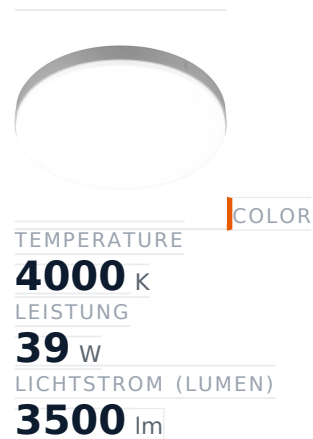

Glamox A20-S620 Dekorationsleuchte, 3499 lm, 4000 K, schaltbar

Item no.	GL-A20341420	Manufacturer	Glamox
Manufacturer no.	A20341420	EAN	4741145232814

Glamox A20-S620 decorative luminaire – 3499 lm, 4000 K, switchable.

TECHNICAL DATA

Article authenticity	Original product
Color Temperature	4000K
Condition of article	New
Country of Manufacture	Germany
ESD-Ausführung	TEC
Leistung	39 W
Lichtstrom (Lumen)	3500 lm
Serie	A20-S620
Steuerung / Betriebsgerät	Schaltbar (HF)
Weight	7.26 kg

STANDARDS & COMPLIANCE

ESD safe

DESCRIPTION

The **Glamox A20-S620** is a professional decorative luminaire delivering 3499 lm at 4000 K.

- **Luminous flux:** 3499 lm
- **Power:** 39 W
- **Colour temperature:** 4000 K
- **Colour rendering:** Ra80
- **Control gear:** switchable
- **Service life:** 60 000 h
- **Shape:** Rund

- **Material:** Aluminium
- **Brand:** Glamox

High-quality Glamox LED lighting for durable, energy-efficient operation.