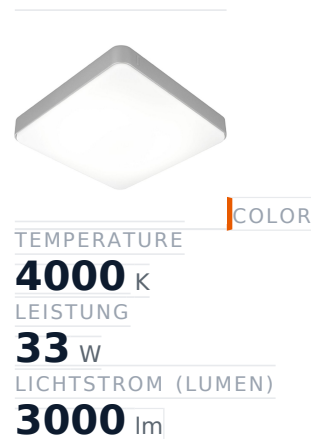

Glamox A20-SQ400 Dekorationsleuchte, 3254 lm, 4000 K, schaltbar

Item no.	GL-A20532206	Manufacturer	Glamox
Manufacturer no.	A20532206	EAN	4741145328265

Glamox A20-SQ400 decorative luminaire – 3254 lm, 4000 K, switchable.

TECHNICAL DATA

Article authenticity	Original product
Color Temperature	4000K
Condition of article	New
Country of Manufacture	Germany
ESD-Ausführung	TEC
Leistung	33 W
Lichtstrom (Lumen)	3000 lm
Schutzart	IP20
Serie	A20-SQ400
Steuerung / Betriebsgerät	Schaltbar (HF)
Weight	5.06 kg

STANDARDS & COMPLIANCE

ESD safe

DESCRIPTION

The **Glamox A20-SQ400** is a professional decorative luminaire delivering 3254 lm at 4000 K.

- **Luminous flux:** 3254 lm
- **Power:** 32 W
- **Colour temperature:** 4000 K
- **Colour rendering:** Ra80
- **IP rating:** IP20

- **Control gear:** switchable
- **Service life:** 60 000 h
- **Shape:** Quadratisch
- **Material:** Acryl
- **Brand:** Glamox

High-quality Glamox LED lighting for durable, energy-efficient operation.