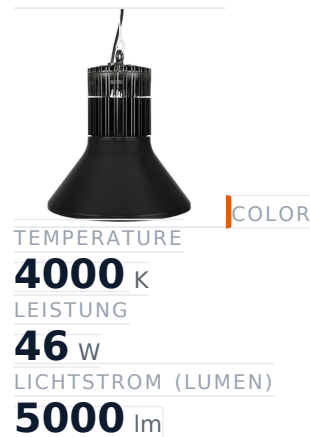

Glamox A90-P1 Dekorationsleuchte, 5024 lm, 4000 K, DALI-dimmbar

Item no.	GL-A90112126	Manufacturer	Glamox
Manufacturer no.	A90112126	EAN	4741145230704

Glamox A90-P1 decorative luminaire - 5024 lm, 4000 K, DALI dimmable.

TECHNICAL DATA

Article authenticity	Original product
Color Temperature	4000K
Condition of article	New
Country of Manufacture	Germany
ESD-Ausführung	TEC
Leistung	46 W
Lichtstrom (Lumen)	5000 lm
Schutzart	IP65
Serie	A90-P1
Steuerung / Betriebsgerät	DALI dimmbar
Weight	4.54 kg

STANDARDS & COMPLIANCE

ESD safe

DESCRIPTION

The **Glamox A90-P1** is a professional decorative luminaire delivering 5024 lm at 4000 K.

- **Luminous flux:** 5024 lm
- **Power:** 46 W
- **Colour temperature:** 4000 K
- **Colour rendering:** Ra80
- **IP rating:** IP65

- **Control gear:** DALI dimmable
- **Service life:** 100 000 h
- **Shape:** Rund
- **Material:** Gummileitung
- **Brand:** Glamox

High-quality Glamox LED lighting for durable, energy-efficient operation.