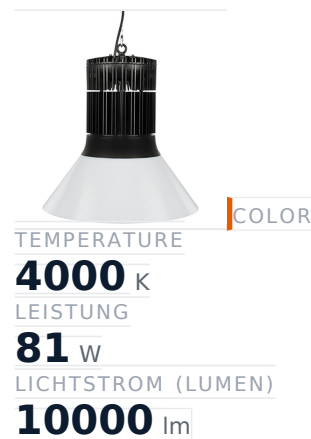

Glamox A90-P2 Dekorationsleuchte, 10839 lm, 4000 K, DALI-dimmbar

Item no.	GL-A90212128	Manufacturer	Glamox
Manufacturer no.	A90212128	EAN	4741145230513

Glamox A90-P2 decorative luminaire - 10839 lm, 4000 K, DALI dimmable.

TECHNICAL DATA

Article authenticity	Original product
Color Temperature	4000K
Condition of article	New
Country of Manufacture	Germany
ESD-Ausführung	TEC
Leistung	81 W
Lichtstrom (Lumen)	10000 lm
Schutzart	IP65
Serie	A90-P2
Steuerung / Betriebsgerät	DALI dimmbar
Weight	8.4 kg

STANDARDS & COMPLIANCE

ESD safe

DESCRIPTION

The **Glamox A90-P2** is a professional decorative luminaire delivering 10839 lm at 4000 K.

- **Luminous flux:** 10839 lm
- **Power:** 81 W
- **Colour temperature:** 4000 K
- **Colour rendering:** Ra80
- **IP rating:** IP65

- **Control gear:** DALI dimmable
- **Service life:** 100 000 h
- **Shape:** Rund
- **Material:** Acryl
- **Brand:** Glamox

High-quality Glamox LED lighting for durable, energy-efficient operation.