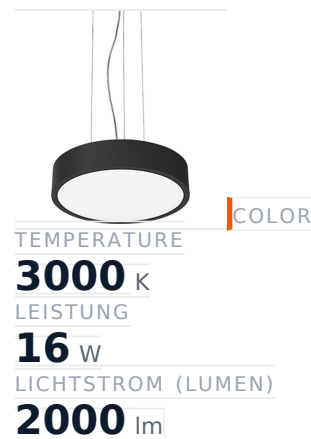

Glamox C90-P420 Dekorationsleuchte, 1862 lm, 3000 K, DALI-dimmbar

Item no.	GL-C90231376	Manufacturer	Glamox
Manufacturer no.	C90231376	EAN	7332402313765

Glamox C90-P420 decorative luminaire - 1862 lm, 3000 K, DALI dimmable.

TECHNICAL DATA

Article authenticity	Original product
Color Temperature	3000K
Condition of article	New
Country of Manufacture	Germany
ESD-Ausführung	TEC
Leistung	16 W
Lichtstrom (Lumen)	2000 lm
Schutzart	IP20
Serie	C90-P420
Steuerung / Betriebsgerät	DALI dimmbar
Weight	0.0099 kg

STANDARDS & COMPLIANCE

ESD safe

DESCRIPTION

The **Glamox C90-P420** is a professional decorative luminaire delivering 1862 lm at 3000 K.

- **Luminous flux:** 1862 lm
- **Power:** 16 W
- **Colour temperature:** 3000 K
- **Colour rendering:** Ra80
- **IP rating:** IP20

- **Control gear:** DALI dimmable
- **Shape:** Rund
- **Material:** Acryl
- **Brand:** Glamox

High-quality Glamox LED lighting for durable, energy-efficient operation.