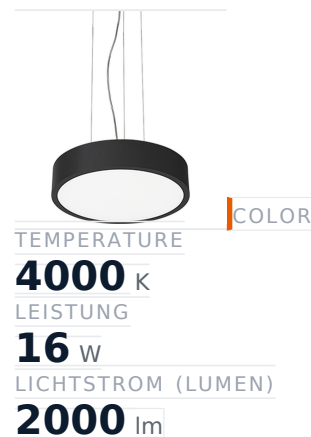

Glamox C90-P420 Dekorationsleuchte, 2000 lm, 4000 K, DALI-dimmbar

Item no.	GL-C90231911	Manufacturer	Glamox
Manufacturer no.	C90231911	EAN	7332402319118

Glamox C90-P420 decorative luminaire - 2000 lm, 4000 K, DALI dimmable.

TECHNICAL DATA

Article authenticity	Original product
Color Temperature	4000K
Condition of article	New
Country of Manufacture	Germany
ESD-Ausführung	TEC
Leistung	16 W
Lichtstrom (Lumen)	2000 lm
Schutzart	IP20
Serie	C90-P420
Steuerung / Betriebsgerät	DALI dimmbar
Weight	5.36 kg

STANDARDS & COMPLIANCE

ESD safe

DESCRIPTION

The **Glamox C90-P420** is a professional decorative luminaire delivering 2000 lm at 4000 K.

- **Luminous flux:** 2000 lm
- **Power:** 16 W
- **Colour temperature:** 4000 K
- **Colour rendering:** Ra80
- **IP rating:** IP20

- **Control gear:** DALI dimmable
- **Service life:** 100 000 h
- **Shape:** Rund
- **Material:** Acryl
- **Brand:** Glamox

High-quality Glamox LED lighting for durable, energy-efficient operation.