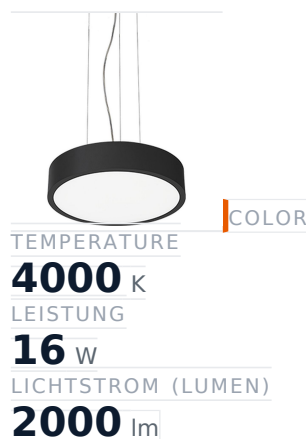

Glamox C90-P420 Dekorationsleuchte, 2000 lm, 4000 K, schaltbar

Item no.	GL-C90232238	Manufacturer	Glamox
Manufacturer no.	C90232238	EAN	7332402322385

Glamox C90-P420 decorative luminaire - 2000 lm, 4000 K, switchable.

TECHNICAL DATA

Article authenticity	Original product
Color Temperature	4000K
Condition of article	New
Country of Manufacture	Germany
ESD-Ausführung	TEC
Leistung	16 W
Lichtstrom (Lumen)	2000 lm
Schutzart	IP20
Serie	C90-P420
Steuerung / Betriebsgerät	Schaltbar (HF)
Weight	0.0099 kg

STANDARDS & COMPLIANCE

ESD safe

DESCRIPTION

The **Glamox C90-P420** is a professional decorative luminaire delivering 2000 lm at 4000 K.

- **Luminous flux:** 2000 lm
- **Power:** 16 W
- **Colour temperature:** 4000 K
- **Colour rendering:** Ra80
- **IP rating:** IP20

- **Control gear:** switchable
- **Service life:** 100 000 h
- **Shape:** Rund
- **Material:** Acryl
- **Brand:** Glamox

High-quality Glamox LED lighting for durable, energy-efficient operation.