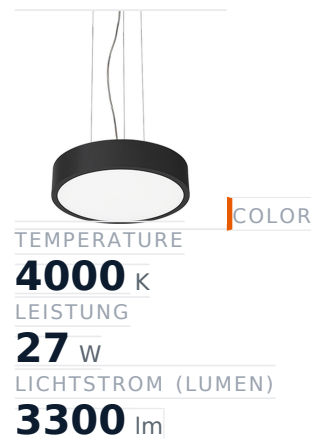

Glamox C90-P420 Dekorationsleuchte, 3335 lm, 4000 K, DALI-dimmbar

| | | | |
|-------------------------|--------------|---------------------|---------------|
| Item no. | GL-C90231761 | Manufacturer | Glamox |
| Manufacturer no. | C90231761 | EAN | 7332402317619 |

Glamox C90-P420 decorative luminaire - 3335 lm, 4000 K, DALI dimmable.

TECHNICAL DATA

| | |
|---------------------------|-------------------------|
| Article authenticity | Original product |
| Color Temperature | 4000K |
| Condition of article | New |
| Country of Manufacture | Germany |
| ESD-Ausführung | TEC |
| Leistung | 27 W |
| Lichtstrom (Lumen) | 3300 lm |
| Schutzart | IP20 |
| Serie | C90-P420 |
| Steuerung / Betriebsgerät | DALI dimmbar |
| Weight | 5.32 kg |

STANDARDS & COMPLIANCE

ESD safe

DESCRIPTION

The **Glamox C90-P420** is a professional decorative luminaire delivering 3335 lm at 4000 K.

- **Luminous flux:** 3335 lm
- **Power:** 27 W
- **Colour temperature:** 4000 K
- **Colour rendering:** Ra80
- **IP rating:** IP20

- **Control gear:** DALI dimmable
- **Service life:** 100 000 h
- **Shape:** Rund
- **Material:** Acryl
- **Brand:** Glamox

High-quality Glamox LED lighting for durable, energy-efficient operation.