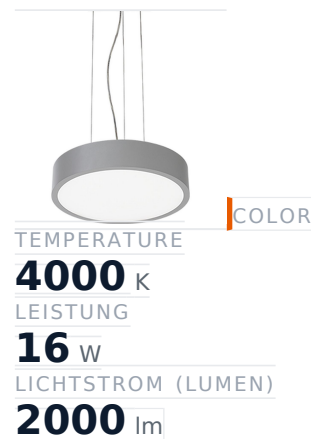

Glamox C90-P420 Dekorationsleuchte, 2000 lm, 4000 K, DALI-dimmbar

Item no.	GL-C90230517	Manufacturer	Glamox
Manufacturer no.	C90230517	EAN	7332402305173

Glamox C90-P420 decorative luminaire - 2000 lm, 4000 K, DALI dimmable.

TECHNICAL DATA

Article authenticity	Original product
Color Temperature	4000K
Condition of article	New
Country of Manufacture	Germany
ESD-Ausführung	TEC
Leistung	16 W
Lichtstrom (Lumen)	2000 lm
Schutzart	IP20
Serie	C90-P420
Steuerung / Betriebsgerät	DALI dimmbar
Weight	5.33 kg

STANDARDS & COMPLIANCE

ESD safe

DESCRIPTION

The **Glamox C90-P420** is a professional decorative luminaire delivering 2000 lm at 4000 K.

- **Luminous flux:** 2000 lm
- **Power:** 16 W
- **Colour temperature:** 4000 K
- **Colour rendering:** Ra80
- **IP rating:** IP20

- **Control gear:** DALI dimmable
- **Service life:** 100 000 h
- **Shape:** Rund
- **Material:** Acryl
- **Brand:** Glamox

High-quality Glamox LED lighting for durable, energy-efficient operation.