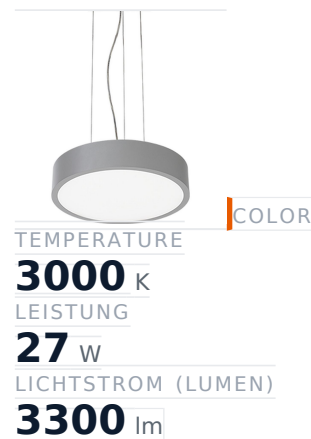

Glamox C90-P420 Dekorationsleuchte, 3068 lm, 3000 K, DALI-dimmbar

Item no.	GL-C90230976	Manufacturer	Glamox
Manufacturer no.	C90230976	EAN	7332402309768

Glamox C90-P420 decorative luminaire – 3068 lm, 3000 K, DALI dimmable.

TECHNICAL DATA

Article authenticity	Original product
Color Temperature	3000K
Condition of article	New
Country of Manufacture	Germany
ESD-Ausführung	TEC
Leistung	27 W
Lichtstrom (Lumen)	3300 lm
Schutzart	IP20
Serie	C90-P420
Steuerung / Betriebsgerät	DALI dimmbar
Weight	4.1 kg

STANDARDS & COMPLIANCE

ESD safe

DESCRIPTION

The **Glamox C90-P420** is a professional decorative luminaire delivering 3068 lm at 3000 K.

- **Luminous flux:** 3068 lm
- **Power:** 27 W
- **Colour temperature:** 3000 K
- **Colour rendering:** Ra80
- **IP rating:** IP20

- **Control gear:** DALI dimmable
- **Service life:** 100 000 h
- **Shape:** Rund
- **Material:** Acryl
- **Brand:** Glamox

High-quality Glamox LED lighting for durable, energy-efficient operation.