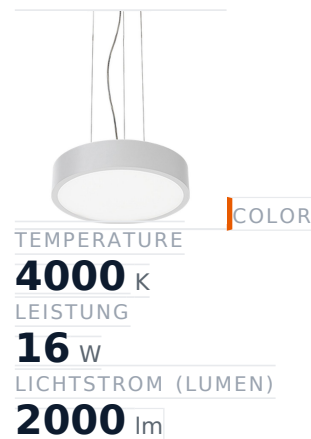

Glamox C90-P420 Dekorationsleuchte, 2000 lm, 4000 K, schaltbar

Item no.	GL-C90230507	Manufacturer	Glamox
Manufacturer no.	C90230507	EAN	7332402305074

Glamox C90-P420 decorative luminaire - 2000 lm, 4000 K, switchable.

TECHNICAL DATA

Article authenticity	Original product
Color Temperature	4000K
Condition of article	New
Country of Manufacture	Germany
ESD-Ausführung	TEC
Leistung	16 W
Lichtstrom (Lumen)	2000 lm
Schutzart	IP20
Serie	C90-P420
Steuerung / Betriebsgerät	Schaltbar (HF)
Weight	5.24 kg

STANDARDS & COMPLIANCE

ESD safe

DESCRIPTION

The **Glamox C90-P420** is a professional decorative luminaire delivering 2000 lm at 4000 K.

- **Luminous flux:** 2000 lm
- **Power:** 16 W
- **Colour temperature:** 4000 K
- **Colour rendering:** Ra80
- **IP rating:** IP20

- **Control gear:** switchable
- **Service life:** 100 000 h
- **Shape:** Rund
- **Material:** Acryl
- **Brand:** Glamox

High-quality Glamox LED lighting for durable, energy-efficient operation.