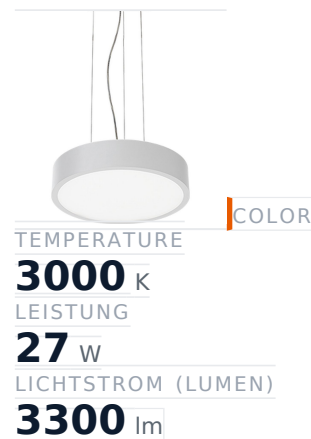

Glamox C90-P420 Dekorationsleuchte, 3068 lm, 3000 K, DALI-dimmbar

Item no.	GL-C90230974	Manufacturer	Glamox
Manufacturer no.	C90230974	EAN	7332402309744

Glamox C90-P420 decorative luminaire – 3068 lm, 3000 K, DALI dimmable.

TECHNICAL DATA

Article authenticity	Original product
Color Temperature	3000K
Condition of article	New
Country of Manufacture	Germany
ESD-Ausführung	TEC
Leistung	27 W
Lichtstrom (Lumen)	3300 lm
Schutzart	IP20
Serie	C90-P420
Steuerung / Betriebsgerät	DALI dimmbar
Weight	5.32 kg

STANDARDS & COMPLIANCE

ESD safe

DESCRIPTION

The **Glamox C90-P420** is a professional decorative luminaire delivering 3068 lm at 3000 K.

- **Luminous flux:** 3068 lm
- **Power:** 27 W
- **Colour temperature:** 3000 K
- **Colour rendering:** Ra80
- **IP rating:** IP20

- **Control gear:** DALI dimmable
- **Service life:** 100 000 h
- **Shape:** Rund
- **Material:** Acryl
- **Brand:** Glamox

High-quality Glamox LED lighting for durable, energy-efficient operation.