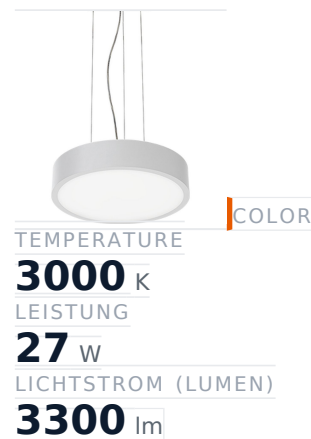

Glamox C90-P420 Dekorationsleuchte, 3130 lm, 3000 K, DALI-dimmbar

Item no.	GL-C90230970	Manufacturer	Glamox
Manufacturer no.	C90230970	EAN	7332402309706

Glamox C90-P420 decorative luminaire – 3130 lm, 3000 K, DALI dimmable.

TECHNICAL DATA

Article authenticity	Original product
Color Temperature	3000K
Condition of article	New
Country of Manufacture	Germany
ESD-Ausführung	TEC
Leistung	27 W
Lichtstrom (Lumen)	3300 lm
Schutzart	IP20
Serie	C90-P420
Steuerung / Betriebsgerät	DALI dimmbar
Weight	5.22 kg

STANDARDS & COMPLIANCE

ESD safe

DESCRIPTION

The **Glamox C90-P420** is a professional decorative luminaire delivering 3130 lm at 3000 K.

- **Luminous flux:** 3130 lm
- **Power:** 27 W
- **Colour temperature:** 3000 K
- **Colour rendering:** Ra80
- **IP rating:** IP20

- **Control gear:** DALI dimmable
- **Service life:** 100 000 h
- **Shape:** Rund
- **Material:** Acryl
- **Brand:** Glamox

High-quality Glamox LED lighting for durable, energy-efficient operation.