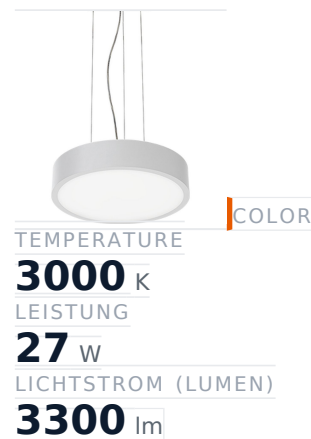

Glamox C90-P420 Dekorationsleuchte, 3130 lm, 3000 K, schaltbar

Item no.	GL-C90231246	Manufacturer	Glamox
Manufacturer no.	C90231246	EAN	7332402312461

Glamox C90-P420 decorative luminaire - 3130 lm, 3000 K, switchable.

TECHNICAL DATA

Article authenticity	Original product
Color Temperature	3000K
Condition of article	New
Country of Manufacture	Germany
ESD-Ausführung	TEC
Leistung	27 W
Lichtstrom (Lumen)	3300 lm
Schutzart	IP20
Serie	C90-P420
Steuerung / Betriebsgerät	Schaltbar (HF)
Weight	5.14 kg

STANDARDS & COMPLIANCE

ESD safe

DESCRIPTION

The **Glamox C90-P420** is a professional decorative luminaire delivering 3130 lm at 3000 K.

- **Luminous flux:** 3130 lm
- **Power:** 27 W
- **Colour temperature:** 3000 K
- **Colour rendering:** Ra80
- **IP rating:** IP20

- **Control gear:** switchable
- **Service life:** 100 000 h
- **Shape:** Rund
- **Material:** Acryl
- **Brand:** Glamox

High-quality Glamox LED lighting for durable, energy-efficient operation.