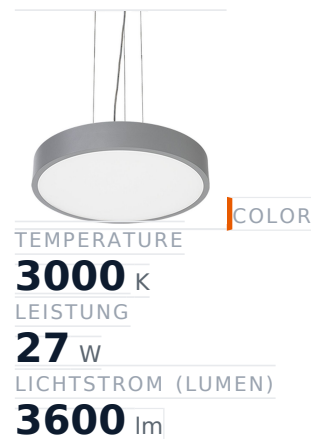

Glamox C90-P570 Dekorationsleuchte, 3561 lm, 3000 K, DALI-dimmbar

Item no.	GL-C90230528	Manufacturer	Glamox
Manufacturer no.	C90230528	EAN	7332402305289

Glamox C90-P570 decorative luminaire - 3561 lm, 3000 K, DALI dimmable.

TECHNICAL DATA

Article authenticity	Original product
Color Temperature	3000K
Condition of article	New
Country of Manufacture	Germany
ESD-Ausführung	TEC
Leistung	27 W
Lichtstrom (Lumen)	3600 lm
Schutzart	IP20
Serie	C90-P570
Steuerung / Betriebsgerät	DALI dimmbar
Weight	7.88 kg

STANDARDS & COMPLIANCE

ESD safe

DESCRIPTION

The **Glamox C90-P570** is a professional decorative luminaire delivering 3561 lm at 3000 K.

- **Luminous flux:** 3561 lm
- **Power:** 27 W
- **Colour temperature:** 3000 K
- **Colour rendering:** Ra80
- **IP rating:** IP20

- **Control gear:** DALI dimmable
- **Service life:** 100 000 h
- **Shape:** Rund
- **Material:** Acryl
- **Brand:** Glamox

High-quality Glamox LED lighting for durable, energy-efficient operation.