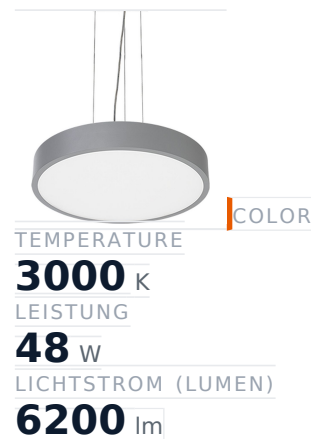

Glamox C90-P570 Dekorationsleuchte, 5696 lm, 3000 K, DALI-dimmbar

Item no.	GL-C90230984	Manufacturer	Glamox
Manufacturer no.	C90230984	EAN	7332402309843

Glamox C90-P570 decorative luminaire – 5696 lm, 3000 K, DALI dimmable.

TECHNICAL DATA

Article authenticity	Original product
Color Temperature	3000K
Condition of article	New
Country of Manufacture	Germany
ESD-Ausführung	TEC
Leistung	48 W
Lichtstrom (Lumen)	6200 lm
Schutzart	IP20
Serie	C90-P570
Steuerung / Betriebsgerät	DALI dimmbar
Weight	8.16 kg

STANDARDS & COMPLIANCE

ESD safe

DESCRIPTION

The **Glamox C90-P570** is a professional decorative luminaire delivering 5696 lm at 3000 K.

- **Luminous flux:** 5696 lm
- **Power:** 48 W
- **Colour temperature:** 3000 K
- **Colour rendering:** Ra80
- **IP rating:** IP20

- **Control gear:** DALI dimmable
- **Service life:** 100 000 h
- **Shape:** Rund
- **Material:** Acryl
- **Brand:** Glamox

High-quality Glamox LED lighting for durable, energy-efficient operation.