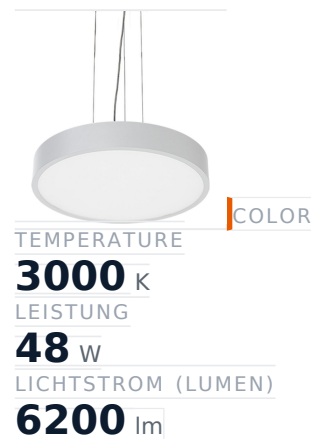

Glamox C90-P570 Dekorationsleuchte, 5696 lm, 3000 K, DALI-dimmbar

Item no.	GL-C90230982	Manufacturer	Glamox
Manufacturer no.	C90230982	EAN	7332402309829

Glamox C90-P570 decorative luminaire – 5696 lm, 3000 K, DALI dimmable.

TECHNICAL DATA

Article authenticity	Original product
Color Temperature	3000K
Condition of article	New
Country of Manufacture	Germany
ESD-Ausführung	TEC
Leistung	48 W
Lichtstrom (Lumen)	6200 lm
Schutzart	IP20
Serie	C90-P570
Steuerung / Betriebsgerät	DALI dimmbar
Weight	6.32 kg

STANDARDS & COMPLIANCE

ESD safe

DESCRIPTION

The **Glamox C90-P570** is a professional decorative luminaire delivering 5696 lm at 3000 K.

- **Luminous flux:** 5696 lm
- **Power:** 48 W
- **Colour temperature:** 3000 K
- **Colour rendering:** Ra80
- **IP rating:** IP20

- **Control gear:** DALI dimmable
- **Service life:** 100 000 h
- **Shape:** Rund
- **Material:** Acryl
- **Brand:** Glamox

High-quality Glamox LED lighting for durable, energy-efficient operation.