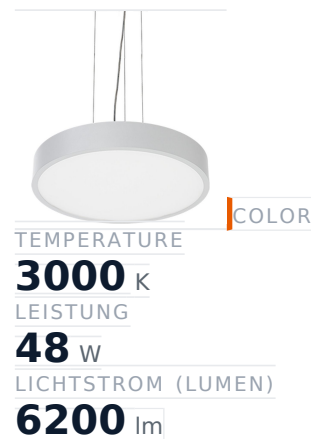

Glamox C90-P570 Dekorationsleuchte, 6043 lm, 3000 K, DALI-dimmbar

Item no.	GL-C90230978	Manufacturer	Glamox
Manufacturer no.	C90230978	EAN	7332402309782

Glamox C90-P570 decorative luminaire – 6043 lm, 3000 K, DALI dimmable.

TECHNICAL DATA

Article authenticity	Original product
Color Temperature	3000K
Condition of article	New
Country of Manufacture	Germany
ESD-Ausführung	TEC
Leistung	48 W
Lichtstrom (Lumen)	6200 lm
Schutzart	IP20
Serie	C90-P570
Steuerung / Betriebsgerät	DALI dimmbar
Weight	8.04 kg

STANDARDS & COMPLIANCE

ESD safe

DESCRIPTION

The **Glamox C90-P570** is a professional decorative luminaire delivering 6043 lm at 3000 K.

- **Luminous flux:** 6043 lm
- **Power:** 48 W
- **Colour temperature:** 3000 K
- **Colour rendering:** Ra80
- **IP rating:** IP20

- **Control gear:** DALI dimmable
- **Service life:** 100 000 h
- **Shape:** Rund
- **Material:** Acryl
- **Brand:** Glamox

High-quality Glamox LED lighting for durable, energy-efficient operation.