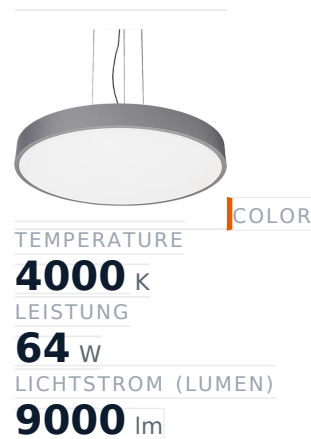

Glamox C90-P870 Dekorationsleuchte, 9041 lm, 4000 K, DALI-dimmbar

Item no.	GL-C90230549	Manufacturer	Glamox
Manufacturer no.	C90230549	EAN	7332402305494

Glamox C90-P870 decorative luminaire – 9041 lm, 4000 K, DALI dimmable.

TECHNICAL DATA

Article authenticity	Original product
Color Temperature	4000K
Condition of article	New
Country of Manufacture	Germany
ESD-Ausführung	TEC
Leistung	64 W
Lichtstrom (Lumen)	9000 lm
Schutzart	IP20
Serie	C90-P870
Steuerung / Betriebsgerät	DALI dimmbar
Weight	12.24 kg

STANDARDS & COMPLIANCE

ESD safe

DESCRIPTION

The **Glamox C90-P870** is a professional decorative luminaire delivering 9041 lm at 4000 K.

- **Luminous flux:** 9041 lm
- **Power:** 64 W
- **Colour temperature:** 4000 K
- **Colour rendering:** Ra80
- **IP rating:** IP20

- **Control gear:** DALI dimmable
- **Service life:** 100 000 h
- **Shape:** Rund
- **Material:** Acryl
- **Brand:** Glamox

High-quality Glamox LED lighting for durable, energy-efficient operation.