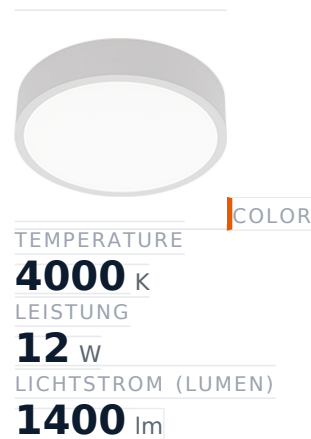

Glamox C90-S420 Dekorationsleuchte, 1422 lm, 4000 K, DALI-dimmbar

Item no.	GL-C90230447	Manufacturer	Glamox
Manufacturer no.	C90230447	EAN	7332402304473

Glamox C90-S420 decorative luminaire - 1422 lm, 4000 K, DALI dimmable.

TECHNICAL DATA

Article authenticity	Original product
Color Temperature	4000K
Condition of article	New
Country of Manufacture	Germany
ESD-Ausführung	TEC
Leistung	12 W
Lichtstrom (Lumen)	1400 lm
Schutzart	IP20
Serie	C90-S420
Steuerung / Betriebsgerät	DALI dimmbar
Weight	4.68 kg

STANDARDS & COMPLIANCE

ESD safe

DESCRIPTION

The **Glamox C90-S420** is a professional decorative luminaire delivering 1422 lm at 4000 K.

- **Luminous flux:** 1422 lm
- **Power:** 12 W
- **Colour temperature:** 4000 K
- **Colour rendering:** Ra80
- **IP rating:** IP20

- **Control gear:** DALI dimmable
- **Service life:** 100 000 h
- **Shape:** Rund
- **Material:** Acryl
- **Brand:** Glamox

High-quality Glamox LED lighting for durable, energy-efficient operation.