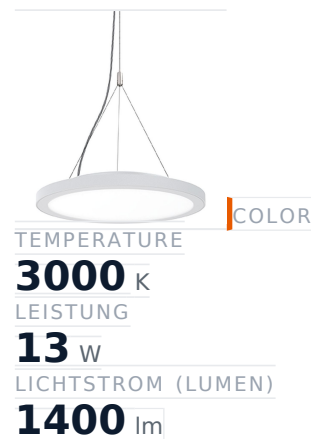

Glamox C95-PC375 Innenraumleuchte, 1300 lm, 3000 K, DALI-dimmbar

Item no.	GL-C95229948	Manufacturer	Glamox
Manufacturer no.	C95229948	EAN	7332402299489

Glamox C95-PC375 indoor luminaire - 1300 lm, 3000 K, DALI dimmable.

TECHNICAL DATA

Article authenticity	Original product
Color Temperature	3000K
Condition of article	New
Country of Manufacture	Germany
ESD-Ausführung	TEC
Leistung	13 W
Lichtstrom (Lumen)	1400 lm
Schutzart	IP40
Serie	C95-PC375
Steuerung / Betriebsgerät	DALI dimmbar
Weight	4.36 kg

STANDARDS & COMPLIANCE

ESD safe

DESCRIPTION

The **Glamox C95-PC375** is a professional indoor luminaire delivering 1300 lm at 3000 K.

- **Luminous flux:** 1300 lm
- **Power:** 13 W
- **Colour temperature:** 3000 K
- **Colour rendering:** Ra80
- **IP rating:** IP40

- **Control gear:** DALI dimmable
- **Service life:** 100 000 h
- **Shape:** Rund
- **Material:** Acryl
- **Brand:** Glamox

High-quality Glamox LED lighting for durable, energy-efficient operation.