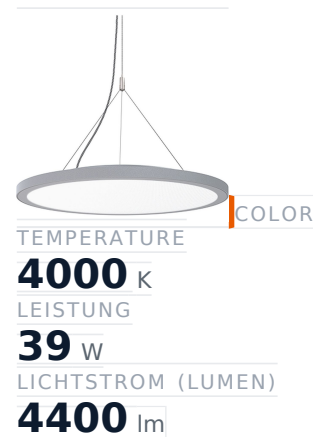

Glamox C95-PC525 Innenraumleuchte, 4536 lm, 4000 K, DALI-dimmbar

Item no.	GL-C95231549	Manufacturer	Glamox
Manufacturer no.	C95231549	EAN	7332402315493

Glamox C95-PC525 indoor luminaire - 4536 lm, 4000 K, DALI dimmable.

TECHNICAL DATA

Article authenticity	Original product
Color Temperature	4000K
Condition of article	New
Country of Manufacture	Germany
ESD-Ausführung	TEC
Leistung	39 W
Lichtstrom (Lumen)	4400 lm
Schutzart	IP40
Serie	C95-PC525
Steuerung / Betriebsgerät	DALI dimmbar
Weight	6.6 kg

STANDARDS & COMPLIANCE

ESD safe

DESCRIPTION

The **Glamox C95-PC525** is a professional indoor luminaire delivering 4536 lm at 4000 K.

- **Luminous flux:** 4536 lm
- **Power:** 39 W
- **Colour temperature:** 4000 K
- **Colour rendering:** Ra80
- **IP rating:** IP40

- **Control gear:** DALI dimmable
- **Service life:** 100 000 h
- **Shape:** Rund
- **Material:** Acryl
- **Brand:** Glamox

High-quality Glamox LED lighting for durable, energy-efficient operation.