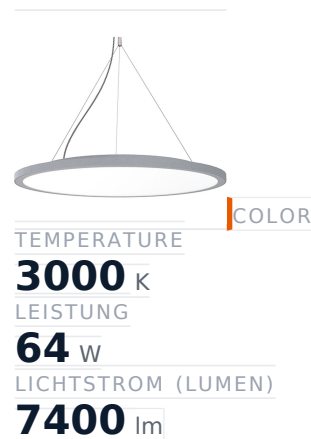

Glamox C95-PC675 Innenraumleuchte, 7038 lm, 3000 K, schaltbar

Item no.	GL-C95231566	Manufacturer	Glamox
Manufacturer no.	C95231566	EAN	7332402315660

Glamox C95-PC675 indoor luminaire - 7038 lm, 3000 K, switchable.

TECHNICAL DATA

Article authenticity	Original product
Color Temperature	3000K
Condition of article	New
Country of Manufacture	Germany
ESD-Ausführung	TEC
Leistung	64 W
Lichtstrom (Lumen)	7400 lm
Schutzart	IP40
Serie	C95-PC675
Steuerung / Betriebsgerät	Schaltbar (HF)
Weight	0.0099 kg

STANDARDS & COMPLIANCE

ESD safe

DESCRIPTION

The **Glamox C95-PC675** is a professional indoor luminaire delivering 7038 lm at 3000 K.

- **Luminous flux:** 7038 lm
- **Power:** 64 W
- **Colour temperature:** 3000 K
- **Colour rendering:** Ra80
- **IP rating:** IP40

- **Control gear:** switchable
- **Service life:** 80 000 h
- **Shape:** Rund
- **Material:** Acryl
- **Brand:** Glamox

High-quality Glamox LED lighting for durable, energy-efficient operation.