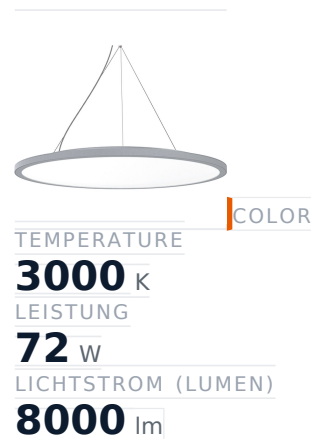

Glamox C95-PC825 Innenraumleuchte, 7481 lm, 3000 K, DALI-dimmbar

Item no.	GL-C95230014	Manufacturer	Glamox
Manufacturer no.	C95230014	EAN	7332402300147

Glamox C95-PC825 indoor luminaire - 7481 lm, 3000 K, DALI dimmable.

TECHNICAL DATA

Article authenticity	Original product
Color Temperature	3000K
Condition of article	New
Country of Manufacture	Germany
ESD-Ausführung	TEC
Leistung	72 W
Lichtstrom (Lumen)	8000 lm
Schutzart	IP40
Serie	C95-PC825
Steuerung / Betriebsgerät	DALI dimmbar
Weight	15.14 kg

STANDARDS & COMPLIANCE

ESD safe

DESCRIPTION

The **Glamox C95-PC825** is a professional indoor luminaire delivering 7481 lm at 3000 K.

- **Luminous flux:** 7481 lm
- **Power:** 72 W
- **Colour temperature:** 3000 K
- **Colour rendering:** Ra80
- **IP rating:** IP40

- **Control gear:** DALI dimmable
- **Service life:** 80 000 h
- **Shape:** Rund
- **Material:** Acryl
- **Brand:** Glamox

High-quality Glamox LED lighting for durable, energy-efficient operation.