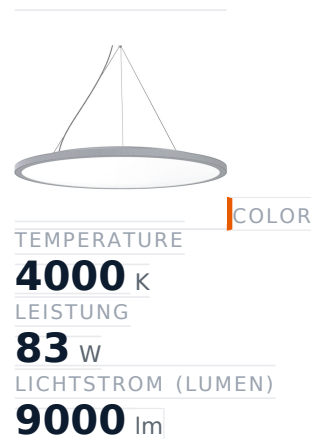

Glamox C95-PC825 Innenraumleuchte, 9063 lm, 4000 K, schaltbar

Item no.	GL-C95231591	Manufacturer	Glamox
Manufacturer no.	C95231591	EAN	7332402315912

Glamox C95-PC825 indoor luminaire - 9063 lm, 4000 K, switchable.

TECHNICAL DATA

Article authenticity	Original product
Color Temperature	4000K
Condition of article	New
Country of Manufacture	Germany
ESD-Ausführung	TEC
Leistung	83 W
Lichtstrom (Lumen)	9000 lm
Schutzart	IP40
Serie	C95-PC825
Steuerung / Betriebsgerät	Schaltbar (HF)
Weight	0.0099 kg

STANDARDS & COMPLIANCE

ESD safe

DESCRIPTION

The **Glamox C95-PC825** is a professional indoor luminaire delivering 9063 lm at 4000 K.

- **Luminous flux:** 9063 lm
- **Power:** 83 W
- **Colour temperature:** 4000 K
- **Colour rendering:** Ra80
- **IP rating:** IP40

- **Control gear:** switchable
- **Service life:** 50 000 h
- **Shape:** Rund
- **Material:** Acryl
- **Brand:** Glamox

High-quality Glamox LED lighting for durable, energy-efficient operation.