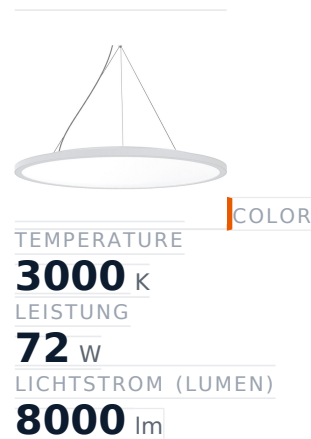

Glamox C95-PC825 Innenraumleuchte, 7481 lm, 3000 K, DALI-dimmbar

Item no.	GL-C95230006	Manufacturer	Glamox
Manufacturer no.	C95230006	EAN	7332402300062

Glamox C95-PC825 indoor luminaire - 7481 lm, 3000 K, DALI dimmable.

TECHNICAL DATA

Article authenticity	Original product
Color Temperature	3000K
Condition of article	New
Country of Manufacture	Germany
ESD-Ausführung	TEC
Leistung	72 W
Lichtstrom (Lumen)	8000 lm
Schutzart	IP40
Serie	C95-PC825
Steuerung / Betriebsgerät	DALI dimmbar
Weight	15.11 kg

STANDARDS & COMPLIANCE

ESD safe

DESCRIPTION

The **Glamox C95-PC825** is a professional indoor luminaire delivering 7481 lm at 3000 K.

- **Luminous flux:** 7481 lm
- **Power:** 72 W
- **Colour temperature:** 3000 K
- **Colour rendering:** Ra80
- **IP rating:** IP40

- **Control gear:** DALI dimmable
- **Service life:** 80 000 h
- **Shape:** Rund
- **Material:** Acryl
- **Brand:** Glamox

High-quality Glamox LED lighting for durable, energy-efficient operation.