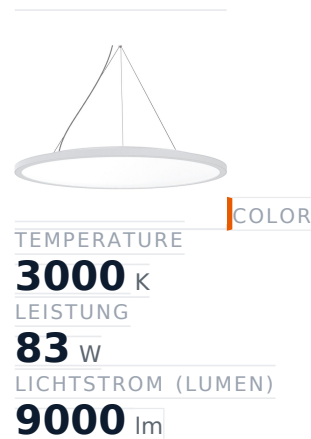

Glamox C95-PC825 Innenraumleuchte, 8338 lm, 3000 K, DALI-dimmbar

Item no.	GL-C95231584	Manufacturer	Glamox
Manufacturer no.	C95231584	EAN	7332402315844

Glamox C95-PC825 indoor luminaire – 8338 lm, 3000 K, DALI dimmable.

TECHNICAL DATA

Article authenticity	Original product
Color Temperature	3000K
Condition of article	New
Country of Manufacture	Germany
ESD-Ausführung	TEC
Leistung	83 W
Lichtstrom (Lumen)	9000 lm
Schutzart	IP40
Serie	C95-PC825
Steuerung / Betriebsgerät	DALI dimmbar
Weight	15 kg

STANDARDS & COMPLIANCE

ESD safe

DESCRIPTION

The **Glamox C95-PC825** is a professional indoor luminaire delivering 8338 lm at 3000 K.

- **Luminous flux:** 8338 lm
- **Power:** 83 W
- **Colour temperature:** 3000 K
- **Colour rendering:** Ra80
- **IP rating:** IP40

- **Control gear:** DALI dimmable
- **Service life:** 50 000 h
- **Shape:** Rund
- **Material:** Acryl
- **Brand:** Glamox

High-quality Glamox LED lighting for durable, energy-efficient operation.