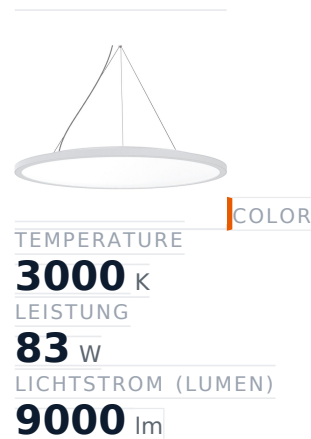

Glamox C95-PC825 Innenraumleuchte, 8708 lm, 3000 K, DALI-dimmbar

Item no.	GL-C95231580	Manufacturer	Glamox
Manufacturer no.	C95231580	EAN	7332402315806

Glamox C95-PC825 indoor luminaire – 8708 lm, 3000 K, DALI dimmable.

TECHNICAL DATA

Article authenticity	Original product
Color Temperature	3000K
Condition of article	New
Country of Manufacture	Germany
ESD-Ausführung	TEC
Leistung	83 W
Lichtstrom (Lumen)	9000 lm
Schutzart	IP40
Serie	C95-PC825
Steuerung / Betriebsgerät	DALI dimmbar
Weight	13.56 kg

STANDARDS & COMPLIANCE

ESD safe

DESCRIPTION

The **Glamox C95-PC825** is a professional indoor luminaire delivering 8708 lm at 3000 K.

- **Luminous flux:** 8708 lm
- **Power:** 83 W
- **Colour temperature:** 3000 K
- **Colour rendering:** Ra80
- **IP rating:** IP40

- **Control gear:** DALI dimmable
- **Service life:** 50 000 h
- **Shape:** Rund
- **Material:** Acryl
- **Brand:** Glamox

High-quality Glamox LED lighting for durable, energy-efficient operation.