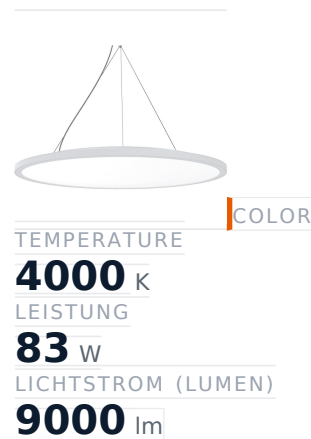

Glamox C95-PC825 Innenraumleuchte, 9063 lm, 4000 K, DALI-dimmbar

Item no.	GL-C95231585	Manufacturer	Glamox
Manufacturer no.	C95231585	EAN	7332402315851

Glamox C95-PC825 indoor luminaire - 9063 lm, 4000 K, DALI dimmable.

TECHNICAL DATA

Article authenticity	Original product
Color Temperature	4000K
Condition of article	New
Country of Manufacture	Germany
ESD-Ausführung	TEC
Leistung	83 W
Lichtstrom (Lumen)	9000 lm
Schutzart	IP40
Serie	C95-PC825
Steuerung / Betriebsgerät	DALI dimmbar
Weight	11.26 kg

STANDARDS & COMPLIANCE

ESD safe

DESCRIPTION

The **Glamox C95-PC825** is a professional indoor luminaire delivering 9063 lm at 4000 K.

- **Luminous flux:** 9063 lm
- **Power:** 83 W
- **Colour temperature:** 4000 K
- **Colour rendering:** Ra80
- **IP rating:** IP40

- **Control gear:** DALI dimmable
- **Service life:** 50 000 h
- **Shape:** Rund
- **Material:** Acryl
- **Brand:** Glamox

High-quality Glamox LED lighting for durable, energy-efficient operation.