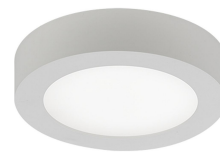

Glamox D35-S180 Downlight, 708 lm, 3000 K, DALI-dimmbar

Item no.	GL-D35531057	Manufacturer	Glamox
Manufacturer no.	D35531057	EAN	4741145310574

Glamox D35-S180 downlight - 708 lm, 3000 K, DALI dimmable.

TECHNICAL DATA

Article authenticity	Original product
Color Temperature	3000K
Condition of article	New
Country of Manufacture	Germany
ESD-Ausführung	TEC
Leistung	7 W
Lichtstrom (Lumen)	700 lm
Schutzart	IP40
Serie	D35-S180
Steuerung / Betriebsgerät	DALI dimmbar
Weight	0.74 kg

COLOR

TEMPERATURE
3000 K

LEISTUNG
7 W

LICHTSTROM (LUMEN)
700 lm

STANDARDS & COMPLIANCE

ESD safe

DESCRIPTION

The **Glamox D35-S180** is a professional downlight delivering 708 lm at 3000 K.

- **Luminous flux:** 708 lm
- **Power:** 7 W
- **Colour temperature:** 3000 K
- **Colour rendering:** Ra80
- **IP rating:** IP40

- **Control gear:** DALI dimmable
- **Service life:** 80 000 h
- **Shape:** Rund
- **Material:** Acryl
- **Brand:** Glamox